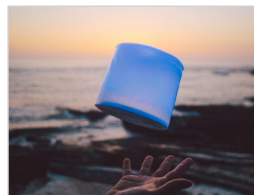

Luci Original Color

NEW IN 2025

LCA0103

Compact, colorful, and completely solar

With 8 fun color modes to choose from, a color-cycle mode that seamlessly changes from one color to the next, Luci Original Color transforms any space at the click of a button. Featuring 10 RGB LEDs, a matte finish, and collapsing down to 1 inch, Luci Original Color is the perfect way to bring a little color with you wherever you go.

- Multiple lighting color modes
- Fixed base strap for hanging
- Rechargeable via solar panel
- Collapses down to 1 in

TECH SPECS

RUN TIME (HRS)

Up to 9 hours

DIMENSIONS

4.25 x 5 in diameter
(108 x 127mm diameter)
1 in (25mm) collapsed

BATTERY

1,000 mAh

WEIGHT

4.4 oz (125 g)

WATER RESISTANCE

IP67 rating

FINISH

Sparkle

LEDS

10 RGB

LIGHTING MODES

- Color cycle
- Red
- Green
- Blue
- Purple
- Yellow
- Cyan
- Orange
- White