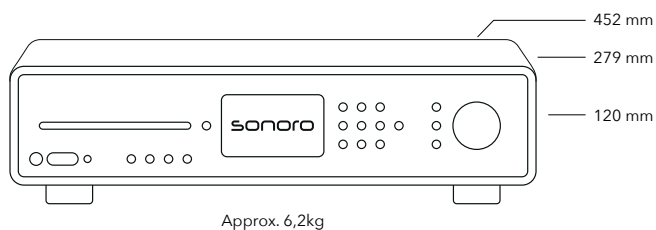

PRODUCT HIGHLIGHTS

- 4-inch big display with optimised contrast
- New intuitive user interface
- Control via the sonoro audio app
- Highly efficient Hypex amplifiers
- ESS Technology SABRE Digital-to-Analogue Converters (DACs)
- DIRAC Live (licence included - up to 200 Hertz)
- Room correction to minimise room modes (optional measuring microphone required)
- Adaptive Loudness function (for optimal tonal balance)
- Optimal equalizer presets for sonoro loudspeakers + Dynamic Bass function (for optimised bass reproduction)
- Apple AirPlay, Chromecast built-in
- Room Ready (subscription required) for a cross-source music library, available Q1/2024
- Numerous connection options (e.g. HDMI (eARC), USB-C, stereo pre out, line out, phono, etc.)
- Smart Home Ready (Busch-free@home, KNX, Gira X1)