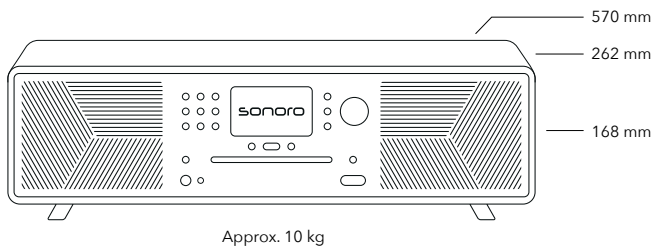

Hand-polished wooden casing with high-quality finish with lacquer. Laser-cut, one-piece aluminum front with floating optic and iconic design. Designed and developed in Germany.

TECHNICAL SPECIFICATIONS