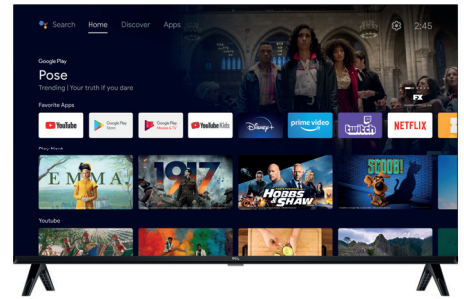

TCL

32S5400AF

PICTURE

Screen size (inches/cm)	32 / 81.3
Visible screen size : diagonal(inches/cm)	31.5 / 80
Panel resolution	FHDS
Wide color Technology	-
HDR (High Dynamic Range)	-
HDR formats	HDR10
HDR brightness	-
Picture Performance Index*	700
Resolution	1920x1080
Curved / Curvature	-
10 bit panel	-
Dynamic contrast	Mega
Picture processing	IPQ 2.0 Engine
Ultra AR coating	-
UHD upscaling	Yes
Color management	10P & 2P calibration
Digital Noise Reduction	Yes
Film Mode	Yes

* Picture performance Index

AUDIO

Sound power	2x5 W
Dolby	Dolby Digital Plus
Sound Processing	Dolby Audio
Equaliser	Presets
Speaker type	2.0 sound system
Audio quality by	-
Speakers	Full range down
Digital Pure Sound	-
Woofers	-
Auto volume control	Yes

SMART CONTENT

Processor	Quad Core
SmartTV	AndroidTV (29 languages)
Android OS	Android R (11.0)
GuideOn (Internet EPG)	-
4K	-
Applications	Google Play Store
Social	-
Web browser	-
HbbTV	2.0.2
Smart integrated TV microphone	-
Internal memory	2.8GB / 2.1GB

CONVENIENCE

Smartphone / Tablet remote support	Yes
USB multimedia*	Yes
Caption(Subtitle)	Yes
Divx compatibility	-
Clock & On/Off timer	Yes
Game mode	Yes
Sports mode	Yes
Multipicture	PAT
Sleep timer	Yes
Hotel mode	Yes w. OTT purge
OSD Languages	29
HDMI CEC (T-link)	Full
HDMI quick switch	Yes

* USB key not included

CONVERGENCE

Bluetooth	A2DP, HID
DLNA 1.5	Yes
Wifi display (Miracast)	Chromecast & T-cast
USB HID support	Yes

CONTROL

Remote control batteries	Yes
Remote Control	RC802NU1

TUNER/BROADCASTING

DTV Tuner	DVB-T2/C/S2
Video decoding	H.265 FHD, H.264, MPEG-2
Analogue tuner	Yes
Analogue tuner systems	PAL/SECAM/NTSC (AV) BG/DK/ILL'
CI+	Yes (1.3)
EPG (DVB EIT/SI)	up to 8 days
Auto channel search	Yes
Teletext	Yes

CONNECTIVITY

HDMI	2 x 1.4
HDCP 2.2	1,4
USB	1 x 2.0
YPbPr	CVBS Optional
DVI-in (video)	-
Ethernet (LAN RJ-45)	Yes
Wifi	Built-in b/g/n 2.4Ghz MIMO
Digital Audio Out	Optical
Headphone	Yes
RF in (IEC Terrestrial/Cable)	1
RF in (F Sat)	1
Sat: Diseq / Unicable	Yes v.1.0 / No
CI slot	1
HDMI eARC/ARC	ARC HDMI1
HDMI max resolution	1080P/60Hz
Power cable	1.5 m

GAMING EXPERIENCE

HDMI 2.1 :	Features	-
	VRR / FreeSync / G-sync	-

DESIGN

Color	Brushed dark metal front
Vesa size	100 x 100 mm
Stand design	Y-foot

POWER

EEL class SDR (X1)	-
On mode power demand in SDR (X1)	-
EEL class HDR (X1)	-
On mode power demand in HDR (X1)	-
EEL class SDR (X2)	-
On mode power demand in SDR (X2)	-
EEL class HDR (X2)	-
On mode power demand in HDR (X2)	-
Auto power off	Yes
Power supply	-
Standby mode power demand	-
Networked standby mode power demand	- W
Peak luminance ratio	65%
Power rating	-
Mercury content	0,0 mg
Lead presence	No

DIMENSIONS & WEIGHT

Product Size	730 / 482 / 182 mm
Stand width & depth	625 / 182 mm
Product size w/o stand	730 / 440 / 11,5-40-75 mm
Packaging size	797 / 504 / 124 mm
Product / packaging	3,80 / 5,20 kg
Without stand	3,70 kg
EAN	5901292519773
Manual - languages number	29
Incl. 3D glasses	-