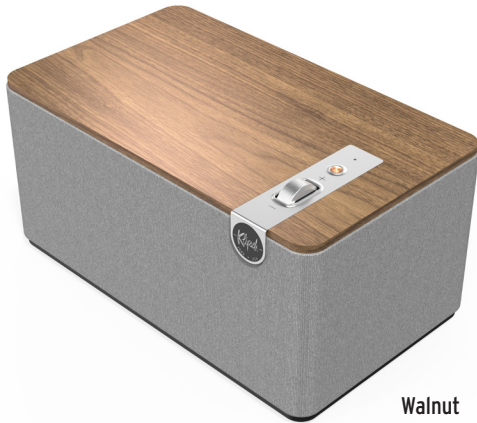

THE THREE PLUS

Klipsch
HERITAGE
WIRELESS

Walnut

Matte Black

THOUGHTFULLY DESIGNED, LUXE TOUCHES

Incorporating luxury materials such as real wood veneer and tactile switches and knobs, this Heritage Inspired tabletop speaker blends the acoustics and classic design legacy of Paul W. Klipsch with the latest technologies available today.

BIG SOUND, SLENDER FOOTPRINT

Don't let its size fool you - The Three Plus is a powerful 2.1 stereo system biamplified for audiophile resolution and professionally tuned by Klipsch acousticians to deliver a crystal-clear performance with great bass. Featuring two 2.25" full range drivers and a 5.25" high excursion woofer, you'll be surprised at the sound quality that comes from such a small package.

THE LATEST BLUETOOTH® TECH

Stream your favorite playlist or podcast with ease via Bluetooth® 5.3 wireless technology. Pairing is simple: just press and hold the source button on The Three Plus and select the device on your smartphone or tablet. Remembers up to 8 devices at once so the whole house can enjoy at the touch of a button.

USB-C FOR ULTIMATE CONNECTIVITY

Connect your favorite devices via USB-C for playback and reverse charging. It's also capable of powering a WiiM Mini to allow network streaming functionality.

OPTICAL PORT