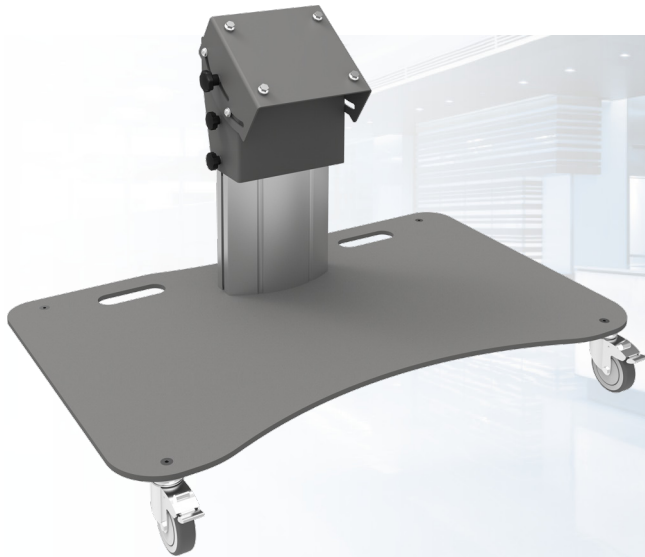

Stage trolley 350 mm

062.0535-65W Monitor/Stage trolley 350 mm for flat panels up to 65 inch, max. 65 kg (mounting system 170 x 140 mm)

SmartMetals launched this platform stand in three models; for displays up to 65 inch (max. 65 kg) with a length of 350 mm. One for screens up to 65 inch (max. 65 kg) with a length of 950 mm and a larger stand for screens up to 90 inch (max. 90 kg) with a length of 950 mm. All three versions are available with a standard baseplate or wheeled baseplate. The stands have an angular adjustment between 35° and 55°. Based upon the screen size and type a customer chooses the stand and combines it with mount. 052.1000 or 052.2000 (mounting system 170x140 mm)

Stage trolley 350 mm

Features

Maximum length: 533 mm (centre screen)

Weight: 39.00 kg

Colour: Dark grey, Aluminium

Maximum load: 65 kg

Screen position: Landscape

Inch range: max. 65 inch

Mobile / fixed: Mobile

Bracket/interface: Excluded

Type bracket/interface: Universal

Mounting system: 170 x 140 mm

Cable duct: 15, 35, 15 mm Ø