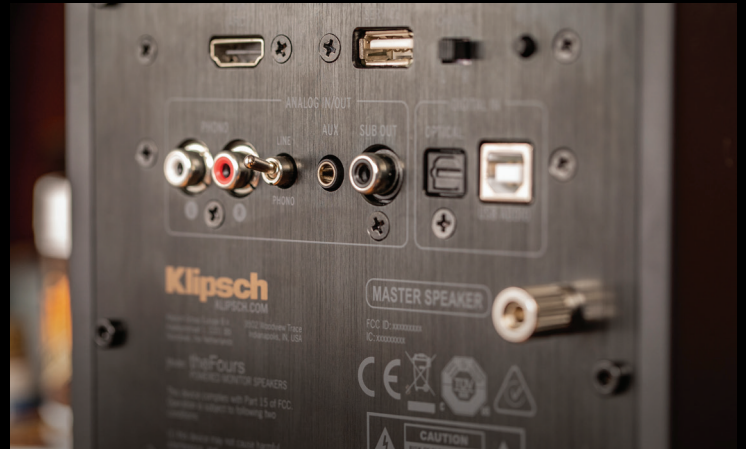

HDMI-ARC

Using HDMI-ARC, enjoy THE FIVES with your TV with no additional cables or remotes using the included HDMI.

PRECISE, CLEAR & HIGHLY EFFICIENT SOUND, PROPRIETARY TO KLIPSCH

THE FIVES feature 1" titanium tweeters on Tractrix® horns, a proprietary technology that has been the driving force behind the stunningly precise Klipsch acoustics. Each powered monitor also features a 4.5" long-throw woofer and is ported to provide enhanced bass.

THE MOST VERSATILE SPEAKERS ON THE PLANET WHETHER YOU ARE CONNECTING TO A TURNTABLE, TELEVISION, COMPUTER

Whether you are connecting to a turntable, television, computer, or smart phone, THE FIVES provide the solution. The Fives come equipped with an integrated phono pre-amp, Bluetooth® 5, HDMI-ARC, digital optical, analog RCA and USB inputs, allowing you to enjoy superior stereo sound from a beautifully crafted tabletop stereo system.

Klipsch®

HIGH EFFICIENCY AMPLIFICATION

THE FIVES incorporate individual ultra-low noise amplifiers that are custom designed to maximize system performance and eliminate the need for external amplification. World-class Klipsch engineers picked and tuned the components to be an absolute perfect match throughout, making the system sound incredibly immersive and complete.

192 KHZ / 24-BIT DECODING TO SUPPORT HIGH RESOLUTION AUDIO TRACKS

THE FIVES powered monitors also feature 192kHz / 24-bit decoding for flawless reproduction of high-resolution audio tracks from your PC or streaming source.