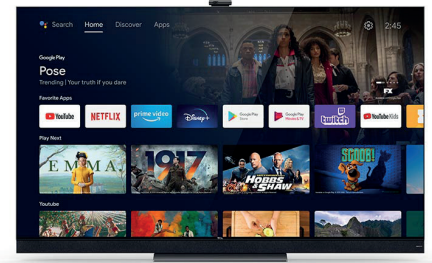

TCL

75X925

DISPLAY

Screen size (inches/cm)	75 / 190.5
Visible screen size : diagonal(inches/cm)	74.5 / 189
Panel resolution	Undefined
Wide color Technology	Quantum Dot
HDR (High Dynamic Range)	Yes
HDR formats	Dolby Vision IQ, HDR10+, HDR10, PQ10, HLG
HDR brightness	1500 nits
Picture Performance Index*	4700
Resolution	7680x4320
Curved / Curvature	-
10 bit panel	Yes
Dynamic contrast	Mega
Picture processing	AiPQ 2.0 Engine
Dimming	Yes
Ultra AR coating	-
UHD upscaling	8K AI
Color management	20P & 2P calibration
Digital Noise Reduction	Yes
Film Mode	Yes

* Picture performance Index

AUDIO

Sound power	2x15W +30W
Music sound power	2x60 W
Dolby	Dolby AC4, Dolby TrueHD
Sound Processing	Dolby Atmos, Virtualization & upmix
Equaliser	Presets
Speaker type	Front Firing
Audio quality by	ONKYO
Speakers	3 way
Digital Pure Sound	-
Woofer	Yes
Auto volume control	Yes

SMART CONTENT

Processor	Quad Core
SmartTV	Google TV (29 languages)
Android OS	Android R (11.0)
GuideOn (Internet EPG)	-
4K	Netflix, YouTube, Amazon Prime, AppleTV+ & more
Applications	Google Play Store
Social	Yes
Web browser	Yes
HbbTV	2.0.2
Smart integrated TV microphone	Yes

CONVENIENCE

Smartphone / Tablet remote support	Yes
USB multimedia*	Yes
Caption(Subtitle)	Yes
Divx compatibility	-
Clock & On/Off timer	-
Game mode	Auto
Sports mode	Yes
Multipicture	Yes
Sleep timer	Yes
Hotel mode	-
OSD Languages	29
HDMI CEC (T-link)	Full
HDMI quick switch	Yes

* USB key not included

CONVERGENCE

Bluetooth	A2DP, HID
DLNA 1.5	Yes
Wifi display (Miracast)	Chromecast & T-cast
USB HID support	Yes

CONTROL

Remote control batteries	Yes
Remote Control	RC802NU1+RC902V1

TUNER/BROADCASTING

DTV Tuner	DVB-T2/C/S2
Video decoding	H.265 UHD, H.264, MPEG-2
Analogue tuner	Yes
Analogue tuner systems	PAL/SECAM/NTSC (AV) BG/DK/LL'
CI+	Yes (1.4 ECP)
EPG (DVB EIT/SI)	up to 8 days
Auto channel search	Yes
Teletext	Yes

CONNECTIVITY

HDMI	4 x 2.1
HDCP 2.2	2,3
USB	1 x 3.0
YPbPr	CVBS Optional
DVI-in (video)	-
Ethernet (LAN RJ-45)	Yes
Wifi	Built-in ax/ac/n 2.4/5Ghz MIMO
Digital Audio Out	Optical
Headphone	Yes
RF in (IEC Terrestrial/Cable)	1
RF in (F Sat)	1
Sat: Diseq / SCD	Yes v.2.2 / Yes
CI slot	1
HDMI ARC	-
HDMI max resolution	4320P/120Hz 422 12bit
MHL	Yes (3.0) via HDMI1
Power cable	Detachable, 1.5 m

GAMING EXPERIENCE

HDMI 2.1 :	8k, UHD 120p HDR, ALLM, eARC

Features

DESIGN

Color	Brushed black metal front
Vesa size	400 x 400 mm
Stand design	Central

POWER

Energy efficiency class SDR*	G
Annual SDR power consumption*	356 W
Energy efficiency class HDR*	G
Annual HDR power consumption*	405 W
Auto power off	Yes
Power supply	220-240V~50Hz
Power consumption (standby)*	0.43 W
Power consumption (network standby)*	- W
Peak luminance ratio	65%
Power consumption (maximum)*	525 W
Mercury content	0.0 mg
Presence of Lead	Yes

*estimation

DIMENSIONS & WEIGHT