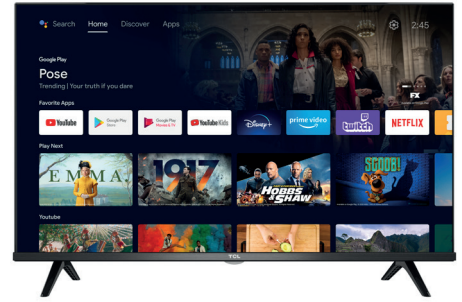

TCL

32S6200

BILDSCHIRM

Bildschirmgröße (Zoll/cm)	32 / 81.3
Sichtbare Bildschirmgröße : Diagonale (Zoll/cm)	31.5 / 80
Panelauflösung	HD
Wide color Technology	-
HDR (High Dynamic Range)	Ja
HDR Formate	HDR10: Netflix, USB 1080p, HDMI 1080p
HDR Helligkeit	-
Picture Performance Technologie*	300
Auflösung	1366x768
Curved/Krümmung	-
10 bit panel	-
Dynamischer Kontrast	Mega
Bildoptimierungstechnologie	IPQ 2.0 Engine
Dimming	Yes
Ultra AR coating	-
UHD upscaling	Yes
Farbmanagement	10P & 2P calibration
Digitale Rauschreduzierung	Yes
Filmmodus	Yes

* Picture Performance Index

AUDIO

Ausgangsleistung	2x5 W
Ausgangsleistung	2x10 W
Dolby	Dolby Digital Plus
Sound Processing	Dolby Audio
Equalizer	Presets
Lautsprechertyp	Down Firing
Audioqualität von Lautsprecher	Full range
Digital Pure Sound	-
Subwoofer	-
Automatische Lautstärkeregelung	Yes

SMART TV

Prozessor	Quad Core
SmartTV 2.0	AndroidTV (29 languages)
Android OS	Android R (11.0)
GuideOn (Internet EPG)	-
4K	-
Apps	Google Play Store
Social Media	Yes
Internetbrowser	Yes
HbbTV	2.0.2
Intelligent integriertes TV-Mikrofon	-
Interner Speicher	8GB / 4 GB

KOMFORT

Smartphone/Tablet-Fernbedienung	Yes
USB Multimedia*	Yes
Untertitel	Yes
DivX-Kompatibilität	-
On/Off-Funktion programmierbar	Yes
Game Modus	Yes
Sportmodus	Yes
Multipicture	PAT
Sleeptimer	Yes
Hotelmodus	Yes w. OTT purge (v284)
Menüsprachen	29
HDMI CEC (T-link)	Full
HDMI quick switch	Yes

KONVERGENZ

Bluetooth	A2DP, HID
DLNA 1.5	Yes
WiFi Display	Chromecast & T-cast
USB HID Unterstützung	Yes

* USB-Stick nicht im Lieferumfang enthalten.

BEDIENUNG

Batterien Fernbedienung	Yes
Fernbedienung	RC802NU1

EMPFANG

Digitaler Tuner	DVB-T2/C/S2
Video Decoding	H.265 FHD, H.264, MPEG-2
Analoger Tuner	Yes
Unterstützte Norm (Analoger Tuner)	PAL/SECAM/NTSC (AV) BG/DK/LL'
CI+	Yes (1.3)
EPG (DVB EIT/SI)	up to 8 days
Automatischer Sendersuchlauf	Yes
Teletext	Yes

KONNEKTIVITÄT

HDMI	2 x 1.4
HDCP 2.2	1,4
USB	1 x 2.0
Komponenteneingang (YPbPr)	CVBS Optional
DVI-in (video)	-
Ethernet (LAN RJ-45)	Yes
Wifi	Built-in b/g/n 2.4Ghz MIMO
Digital Audio Out	Optical
Kopfhörer	Yes
RF-Eingang (terrestrisch/Kabel)	1
RF-Eingang (Satellit)	1
Sat-Kompatibilitätsnorm: DiseqC / SCD	Yes v.1.0 / No
CI slot	1
HDMI ARC	-
HDMI max. Auflösung	1080P/60Hz
MHL	-
Netzkabel	1.5 m

SPIELERLEBNIS

HDMI 2.1 :	
Merkmale	-
VRR / FreeSync / G-sync	- / - / -

DESIGN

Farbe	Black
VESA-Norm	100 x 100 mm
Standdesign	Y-foot

ENERGIEVERBRAUCH

Energieeffizienzklasse SDR*	F
Jährlicher Stromverbrauch SDR*	32 W
Energieeffizienzklasse HDR*	G
Jährlicher Stromverbrauch HDR*	42 W
Automatischer Standby	Yes
Energieversorgung	220-240V~50Hz
Energieverbrauch (Standby)*	0,38 W
Energieverbrauch (Standby Netzwerk)*	- W
Maximale Luminanz	1%
Maximaler Energieverbrauch*	50 W
Quecksilber-Anteil	0,0 mg
Spuren von Blei	Yes

*Schätzung

ABMESSUNG & GEWICHT