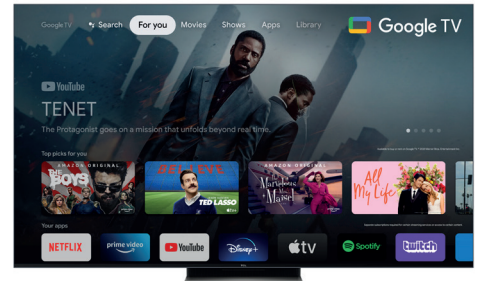

TCL

65C835

DISPLAY

Screen size (inches/cm)	65 / 165.1
Visible screen size : diagonal(inches/cm)	64.5 / 164
Panel resolution	UHD
Wide color Technology	Quantum Dot
HDR (High Dynamic Range)	Yes
HDR formats	Dolby Vision IQ, HDR10+, HDR10, PQ10, HLG
HDR brightness	1000 nits
Picture Performance Index*	4300
Resolution	3840x2160
Curved / Curvature	-
10 bit panel	Yes
Dynamic contrast	Mega
Picture processing	AiPQ 2.0 Engine
Dimming	Yes
Ultra AR coating	-
UHD upscaling	UHD SR neural networks
Color management	3D LUT, 10P & 2P calibration
Digital Noise Reduction	Yes
Film Mode	Yes

* Picture performance Index

AUDIO

Sound power	2x15W +30W
Music sound power	2x60 W
Dolby	Dolby AC4, Dolby TrueHD
Sound Processing	Dolby Atmos, Virtualization & upmix
Equaliser	7 band
Speaker type	Down Firing
Audio quality by	ONKYO
Speakers	3 way
Digital Pure Sound	-
Woofer	Yes
Auto volume control	Yes

SMART CONTENT

Processor	Quad Core
SmartTV	GoogleTV (29 languages)
Android OS	GoogleTV (ATV 11.0)
GuideOn (Internet EPG)	-
4K	Netflix, YouTube, Amazon Prime, AppleTV+ & more
Applications	Google Play Store
Social	-
Web browser	-
HbbTV	2.0.2
Smart integrated TV microphone	Yes

CONVENIENCE

Smartphone / Tablet remote support	Yes
USB multimedia*	Yes
Caption/Subtitle	Yes
Divx compatibility	-
Clock & On/Off timer	-
Game mode	Auto
Sports mode	Yes
Multipicture	PAT
Sleep timer	Yes
Hotel mode	-
OSD Languages	29
HDMI CEC (T-link)	Full
HDMI quick switch	Yes

* USB key not included

CONVERGENCE

Bluetooth	A2DP, HID
DLNA 1.5	Yes
Wifi display (Miracast)	Chromecast & T-cast
USB HID support	Yes

CONTROL

Remote control batteries	Yes
Remote Control	RC902V1+RC802NU1

TUNER/BROADCASTING

DTV Tuner	DVB-T2/C/S2
Video decoding	H.265 UHD, H.264, MPEG-2
Analogue tuner	Yes
Analogue tuner systems	PAL/SECAM/NTSC (AV) BG/DK/LL'
CI+	Yes (1.4, ECP)
EPG (DVB EIT/SI)	up to 8 days
Auto channel search	Yes
Teletext	Yes

CONNECTIVITY

HDMI	4 x 2.1
HDCP 2.2	2,3
USB	1 x 2.0
YPbPr	CVBS Optional
DVI-in (video)	-
Ethernet (LAN RJ-45)	Yes
Wifi	Built-in ax/ac/n 2.4/5Ghz MIMO
Digital Audio Out	Optical
Headphone	Yes
RF in (IEC Terrestrial/Cable)	1
RF in (F Sat)	1
Sat: Diseq / SCD	Yes v.2.2 / Yes
CI slot	1
HDMI eARC/ARC	eARC HDMI 1
HDMI max resolution	2160P/120Hz 444 12bit, (2160P/144Hz 444 10bit)
MHL	Yes (3.0) via HDMI1
Power cable	Detachable, 1.5 m

GAMING EXPERIENCE

HDMI 2.1 :	Features	UHD 144p HDR, ALLM, eARC
	VRR / FreeSync / G-sync	Yes / Premium Pro / -

DESIGN

Color	Brushed titanium metal front
Vesa size	300 x 300 mm
Stand design	Central

POWER

Energy efficiency class SDR*	-
Annual SDR power consumption*	-
Energy efficiency class HDR*	-
Annual HDR power consumption*	-
Auto power off	Yes
Power supply	-
Power consumption (standby)*	0,29 W
Power consumption (network standby)*	- W
Peak luminance ratio	65%
Power consumption (maximum)*	-
Mercury content	0,0 mg
Presence of Lead	-

*estimation

DIMENSIONS & WEIGHT