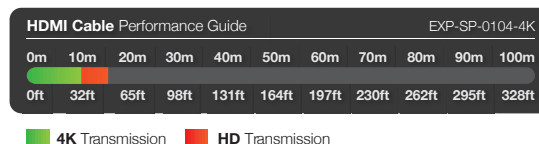

NOTE: Maximum HDMI transmission distance
Input - 10m/33ft (4K & 1080p)
Output - 10m/33ft (4K), 15m/49ft (1080p)