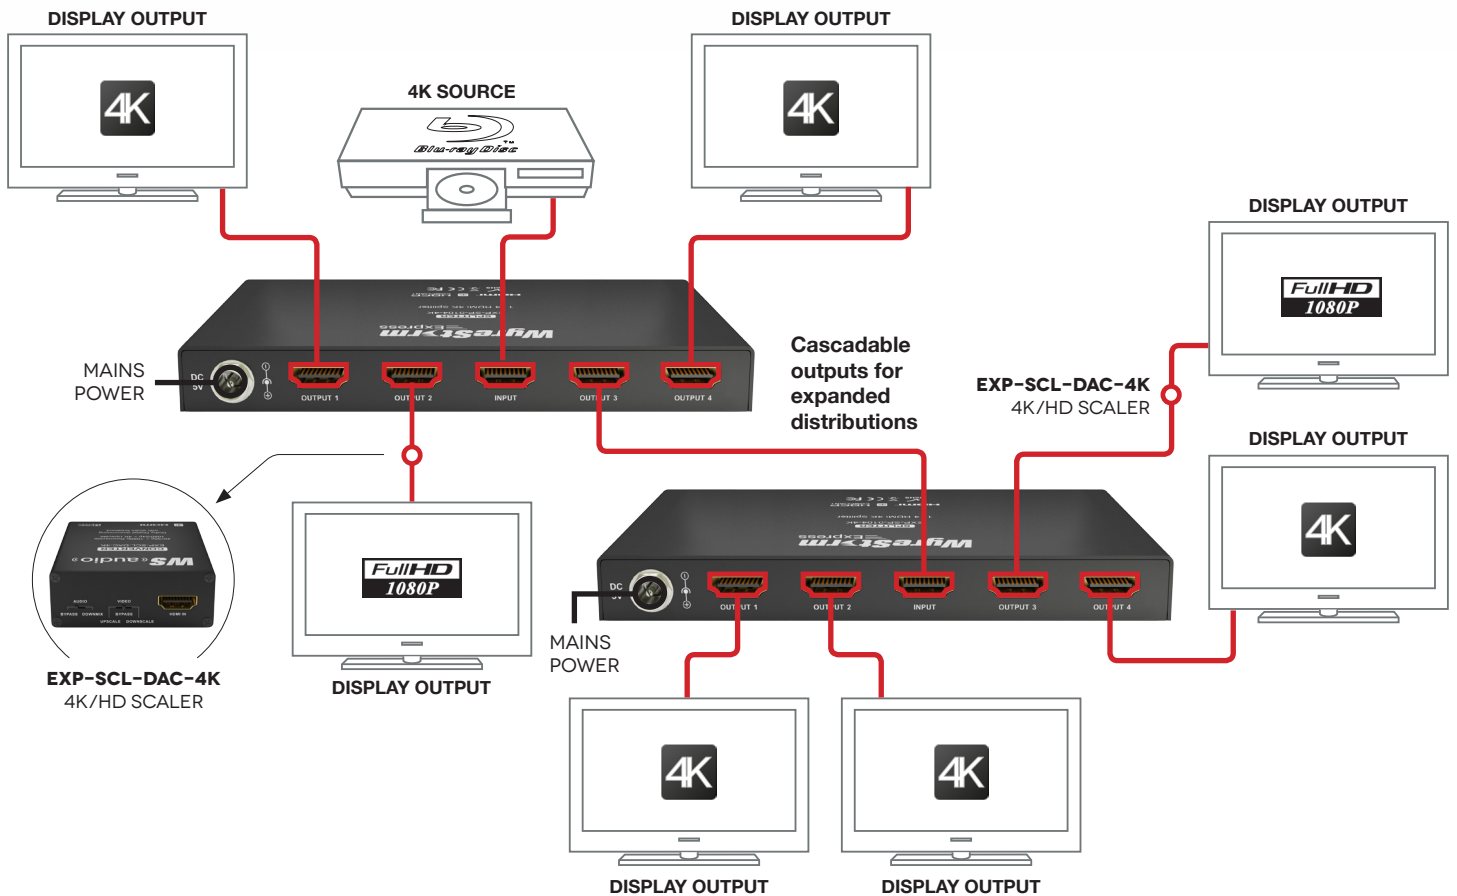

SPECIFICATIONS

Input	1 x HDMI INPUT (Type A female connector)
Output	4 x HDMI OUTPUT (Type A female connector)
Input/Output Signal Type	HDMI 1.4a, 3D, DVI 1.0
Input/Output Resolution Support	480i, 480p, 576i, 576p, 720p, 1080i, 1920x1080p @60Hz, 3840 (UHD), 4096 (DCI) 2160 @30Hz
Color	4K color @ 24bit with 4K chroma subsampling color palette 4:2:2, 1080p @ 36bit
Maximum Data Rate	10.2 Gpbs
Maximum Pixel Clock	340 MHz
Input Video Signal	0.5~1.2 V p-p
Input DDC Signal	5V
Video Impedance	100Ω
Power Supply	5V DC 1A
Power Consumption	1080p: 1.2 W (Max.), 4K: 1.7 W (Max.)
Operating Temperature	32°F ~ 95°F (0°C ~ 35°C), 10% ~ 90%, non-condensing
Storage Temperature	-4°F ~ 140°F (-20°C ~ 70°C), 10% ~ 90%, non-condensing
ESD Protection	±4 kV (Contact discharge) , ±8 kV (Air discharge)
Product Dimension (WxHxD)	140mm/5.5" x 18mm/0.7" x 65mm/2.6"
Product Weight	0.26 kg
Certification	CE, FCC, RoHS

For product installation assistance and troubleshooting, find additional WyreStorm Express product information at wyrestorm.com

For technical support contact: US: +1 901 384 3575 EMEA: +44 (0) 1793 230 343 EMAIL: support@wyrestorm.com