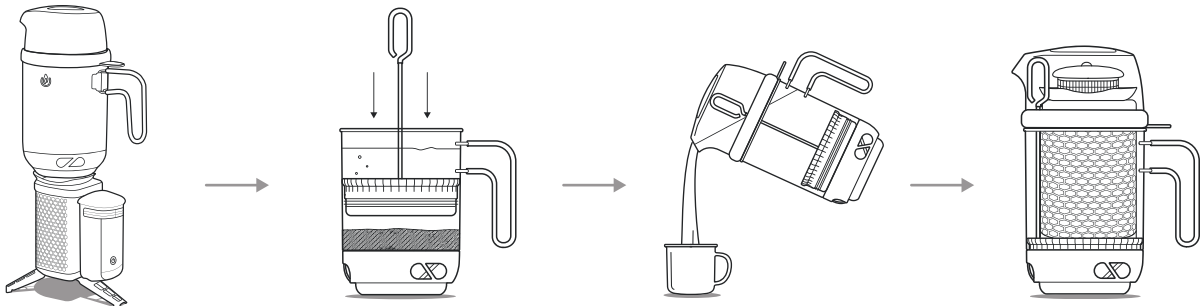

CoffeePress

Camp Coffee Never Tasted So Good

Boil 6 Cups of Coffee

Caffeinate the whole gang in one pour

Easy Storage

Easy-pull handle unscrews for enhanced packability inside the KettlePot

FOR USE WITH BIOLITE KETTLEPOT

Nestle inside BioLite KettlePot

Tech Specs

VOLUME

Boils 1-6 cups of coffee

WEIGHT

2.8 oz (80g)

DIMENSIONS

4.9 x 1.6 x 7.9 in
(125 x 40 x 200 mm)

MATERIALS

BPA-free polypropylene,
stainless steel, silicone