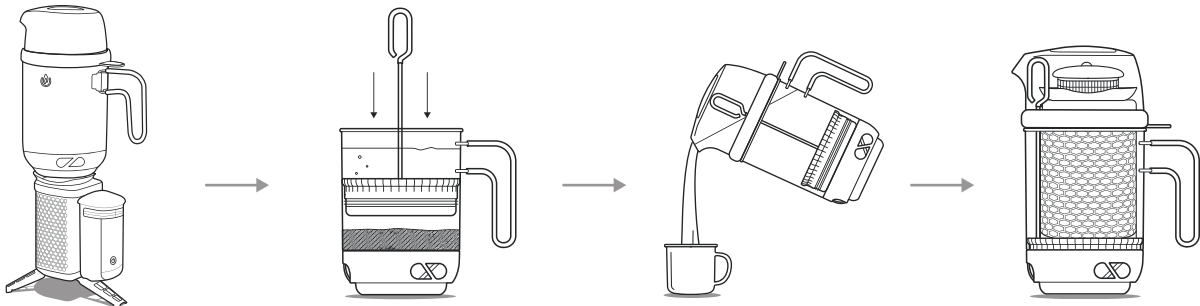

À UTILISER AVEC LA BOULLOIRE KETTLEPOT

Nestle inside
Bouilloire KettlePot BioLite

Spécifications techniques

VOLUME

Boils 1-6 cups of coffee

POIDS

2.8 oz (80g)

DIMENSIONS

4.9 x 1.6 x 7.9 in
(125 x 40 x 200 mm)

MATÉRIELS

Polypropylène sans BPA,
acier inoxydable, silicone

CoffeePress

Camp Coffee Never Tasted So Good

Boil 6 Cups of Coffee

Caffeinate the whole gang in one pour

Easy Storage

Easy-pull handle unscrews for enhanced packability inside the KettlePot

FOR USE WITH BIOLITE KETTLEPOT

Nestle inside BioLite KettlePot

Tech Specs

VOLUME

Boils 1-6 cups of coffee

WEIGHT

2.8 oz (80g)

DIMENSIONS

4.9 x 1.6 x 7.9 in
(125 x 40 x 200 mm)

MATERIALS

BPA-free polypropylene,
stainless steel, silicone