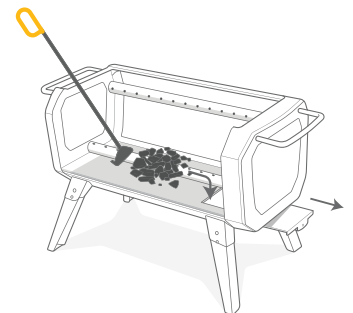

FirePoker

For Easy Fuel & Fire Management

*Designed for use with BioLite FirePit
(sold separately)*

Tend Your Fire

Steel poker helps stoke and rearrange fuel easily

Switch Between Charcoal Or Wood

Hooked edge raises or lowers fuel rack seamlessly for cooking or campfire setting

Clean Up After Your Burn

Collect ash with flat edge and use hooked edge to open trap door for disposal

This custom FirePoker is designed to aid in optimal use of the BioLite FirePit. The curved tip hooks onto the fuel rack for easy lowering or raising while the broad flat edge helps stoke fuel and ensure logs are properly placed for ideal airflow. Silicon dipped handles keep the tool cool to the touch.

Tech Specs

MATERIALS

Stainless steel, silicone rubber

WEIGHT

148 g

LENGTH

24 in (61 cm)