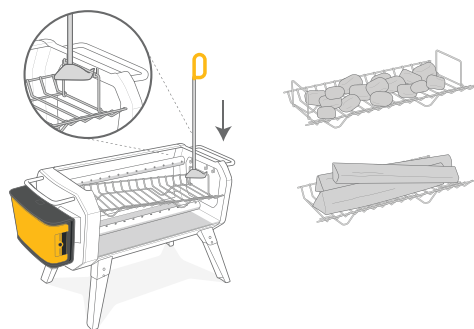

FirePoker

For Easy Fuel & Fire Management

*Designed for use with BioLite FirePit
(sold separately)*

Tend Your Fire

Steel poker helps stoke and rearrange fuel easily

Switch Between Charcoal Or Wood

Hooked edge raises or lowers fuel rack seamlessly for cooking or campfire setting

Clean Up After Your Burn

Collect ash with flat edge and use hooked edge to open trap door for disposal

This custom FirePoker is designed to aid in optimal use of the BioLite FirePit. The curved tip hooks onto the fuel rack for easy lowering or raising while the broad flat edge helps stoke fuel and ensure logs are properly placed for ideal airflow. Silicon dipped handles keep the tool cool to the touch.

Tech Specs

MATERIALS

Stainless steel, silicone rubber

WEIGHT

148 g

LENGTH

24 in (61 cm)