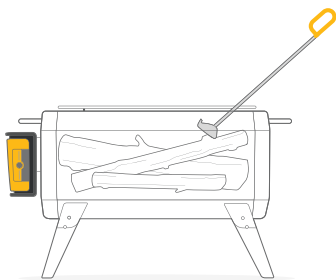

FirePoker

For Easy Fuel & Fire Management

*Designed for use with BioLite FirePit
(sold separately)*

Tend Your Fire

Steel poker helps stoke and rearrange fuel easily

Switch Between Charcoal Or Wood

Hooked edge raises or lowers fuel rack seamlessly for cooking or campfire setting

Clean Up After Your Burn

Collect ash with flat edge and use hooked edge to open trap door for disposal

This custom FirePoker is designed to aid in optimal use of the BioLite FirePit. The curved tip hooks onto the fuel rack for easy lowering or raising while the broad flat edge helps stoke fuel and ensure logs are properly placed for ideal airflow. Silicon dipped handles keep the tool cool to the touch.

Tech Specs

MATERIALS

Stainless steel, silicone rubber

WEIGHT

148 g

LENGTH

24 in (61 cm)