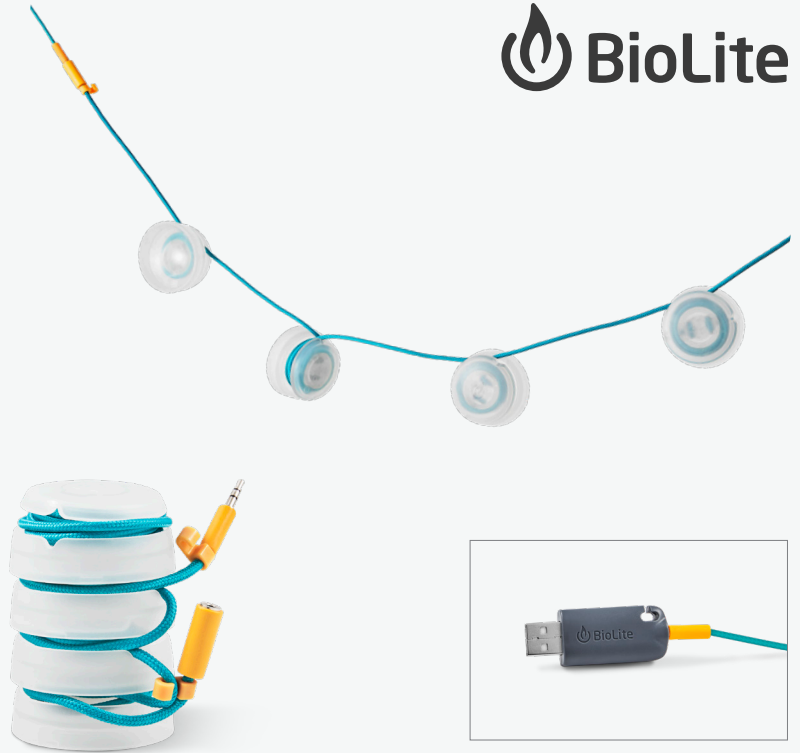

SiteLight String

Easy Overhead Lighting

BioLite's daisy-chainable SiteLights offer easy overhead lighting and can be run from any USB power source, including BioLite lanterns and powerbanks.

Included USB

USB Adapter Included

All Models Chainable

Compact Design

POWERED BY

BioLite Lanterns or any USB power source with included adapter

Tech Specs

WEIGHT

2.5 oz (70 g)

LUMENS

150 Lm (in 4 lights)

PACKED DIMENSIONS

1.85 x 1.85 x 2.75 in
(47 x 47 x 70 mm)

OUTPUTS

2.5 mm connector

IN THE BOX

SiteLight String, USB adapter, instructions