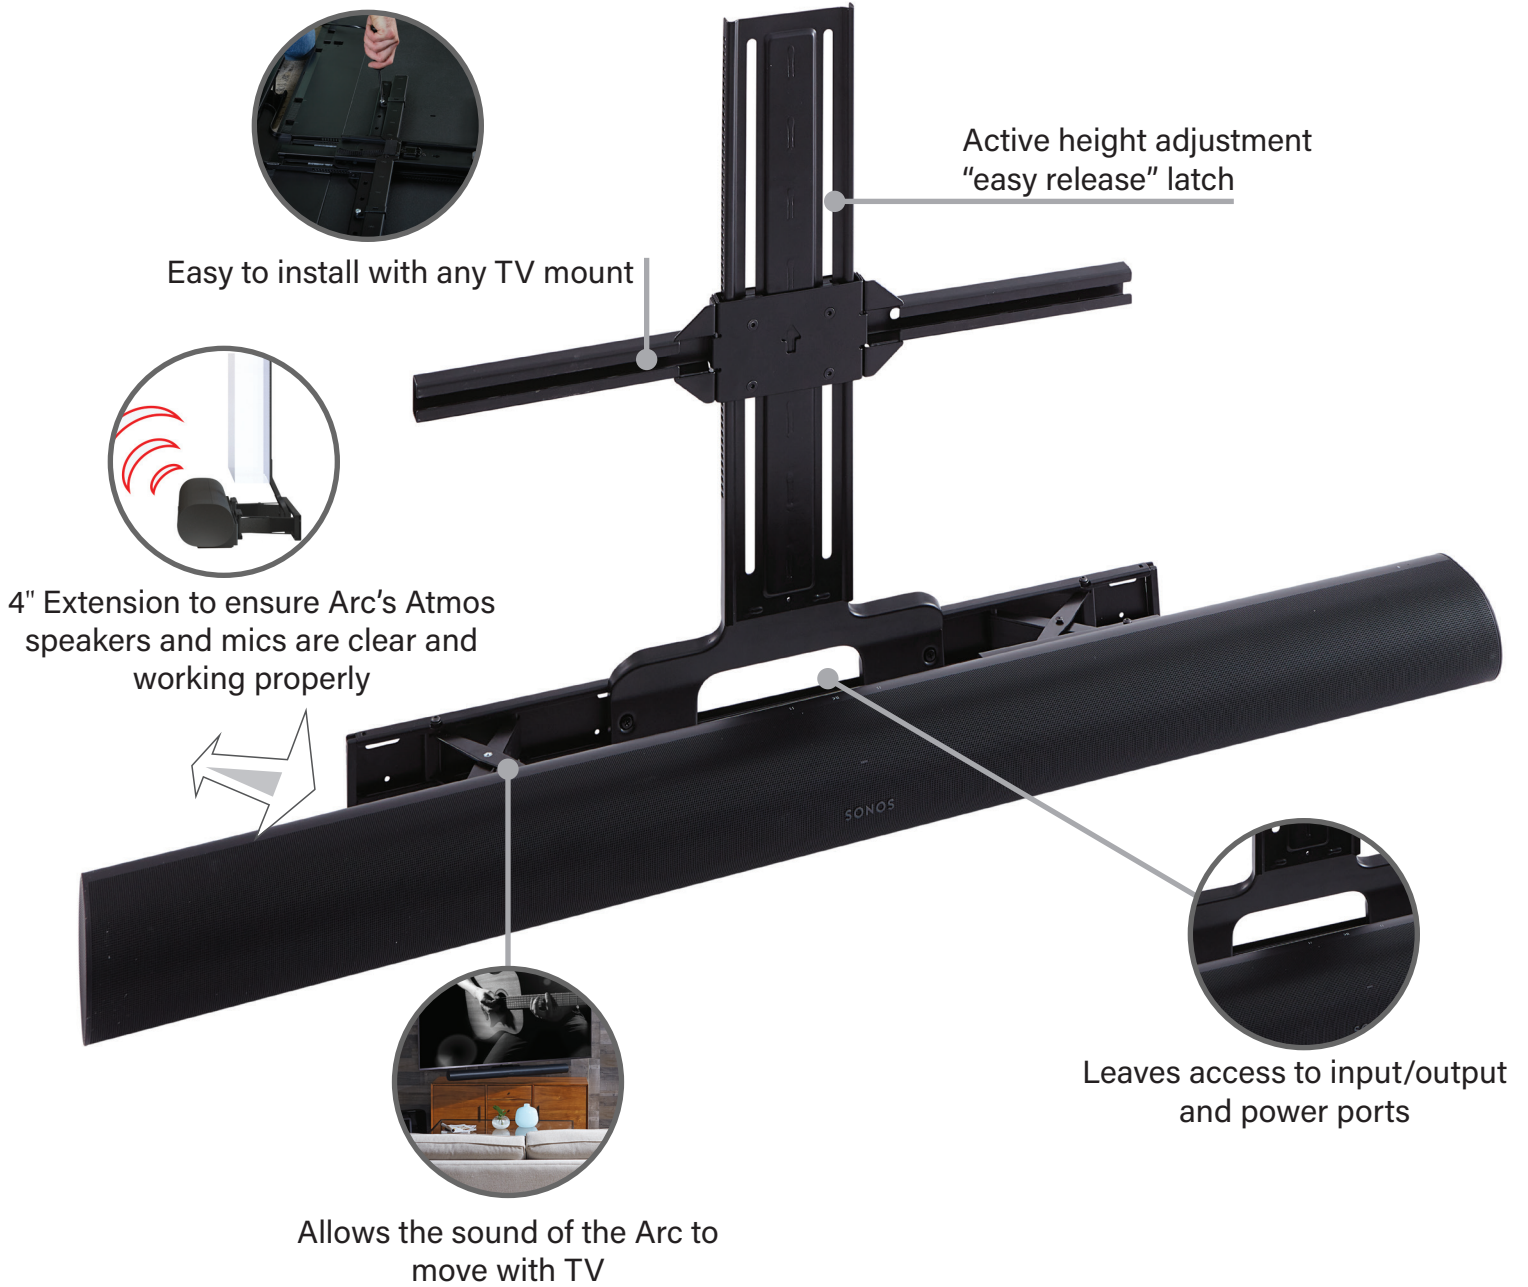

MASTER PACK QTY 2	PRODUCT DIMENSIONS (W X D X H) 28.4" x 1.6" x 24"	WEIGHT CAPACITY 14 lbs / 6.35kg	UPC 793795534859
	PACKAGE DIMENSIONS (W X D X H) 29.409" x 13.045" x 2.717"	PACKAGE WEIGHT 11.39 lbs / 5.17kg	
	MASTER PACK DIMENSIONS (W X D X H) 30.118" x 13.583" x 5.906"	MASTER PACK WEIGHT 24.67 lbs / 11.19kg