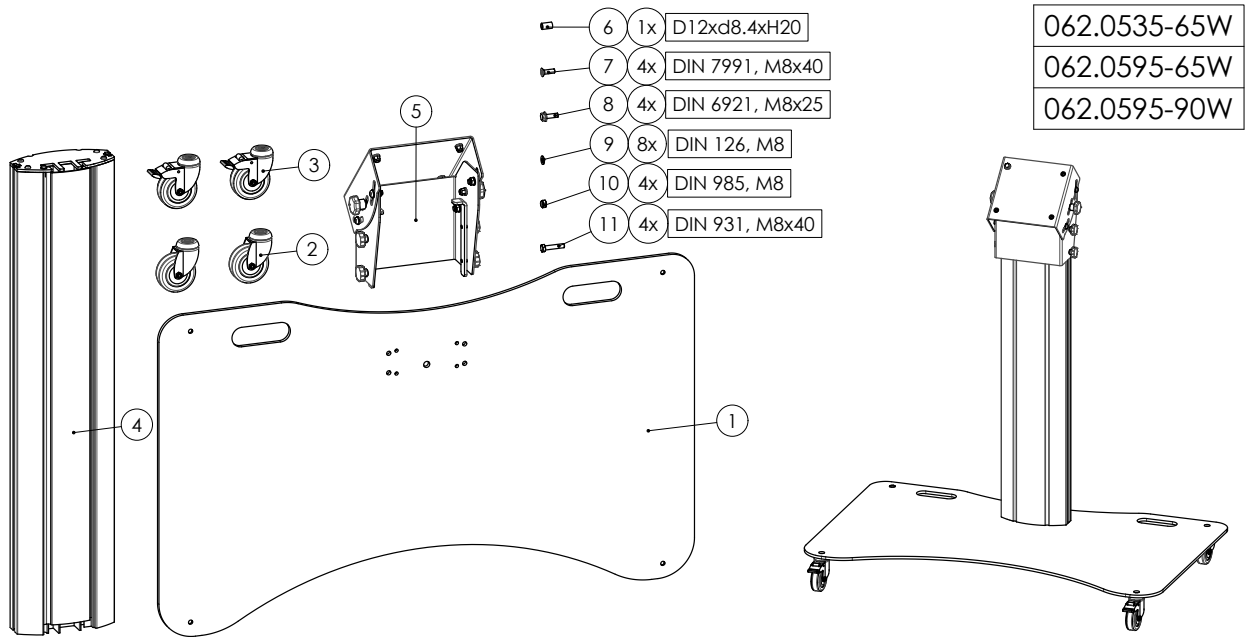

062.05xx-xx PlatformStand for flat screens

MOUNTING INSTRUCTIONS

MOUNTING INSTRUCTIONS

MOUNTING INSTRUCTIONS

MOUNTING INSTRUCTIONS

MOUNTING INSTRUCTIONS

MOUNTING INSTRUCTIONS

CONTACT

SMARTSELECTOR

Find your solution fast and easy with the mobile SmartSelector. Scan the QR code and find your solutions within 3 steps with the mobile SmartSelector

TRY NOW!

SmartMetals Mounting Solutions B.V.
Handelsweg 4
4231 EZ Meerkerk
The Netherlands
P +31 (0)183352942
F +31 (0)183352909