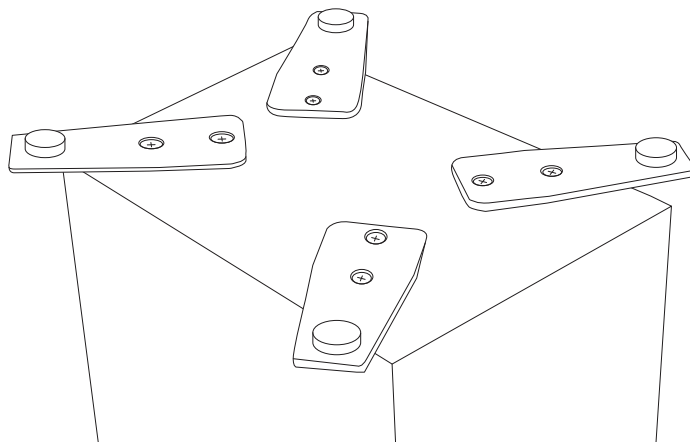

SETUP

INSTALLATION • CONFIGURACIÓN • INSTALLATION • APPONTAMENTO • INSTALAÇÃO • 设置 • التركيب

C 97 II / C 95 II