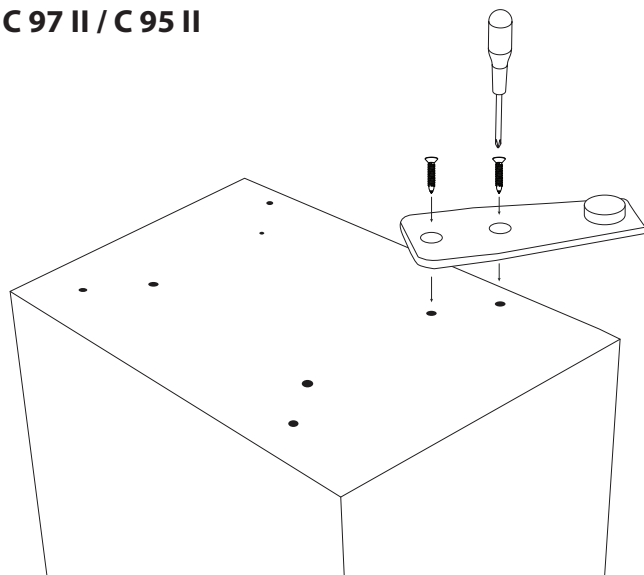

SETUP

INSTALLATION • CONFIGURACIÓN • INSTALLATION • APPONTAMENTO • INSTALAÇÃO • 设置 • التركيب

C 97 II / C 95 II