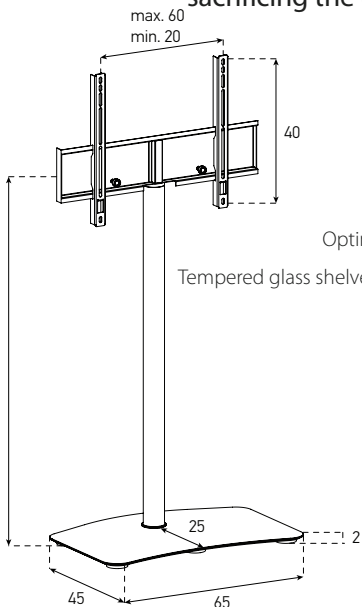

# PL 2800 & 2810

Sonorous® introduces its latest addition to the LED TV furniture range - the **PL 2800&2810**. This Contemporary piece of furniture has been designed to support Ultra Slim LED TVs. The PL 2800 & 2810 has been developed to offer optimum viewing pleasure without sacrificing the unique Sonorous style and quality. Designed for style and engineered to perform.

**CHARACTERISTICS:**

- Vibration resistant construction
- Bracket supports up to 30 Kg
- Swivel: ± 45°
- Dimensions: 65 cm X 45 cm X 109 cm
- Package dimensions: 50 cm 104 cm 18 cm
- Package weight (2800) : 24 Kg.
- Package weight (2810) : 25 Kg.

PL 2800-BLK-HBLK  
PL 2800-WHT-WHT

MAXIMUM BRACKET LOAD  
30 KG

MAXIMUM SCREEN SIZE  
55"

PL 2810-BLK-HBLK  
PL 2810-WHT-WHT