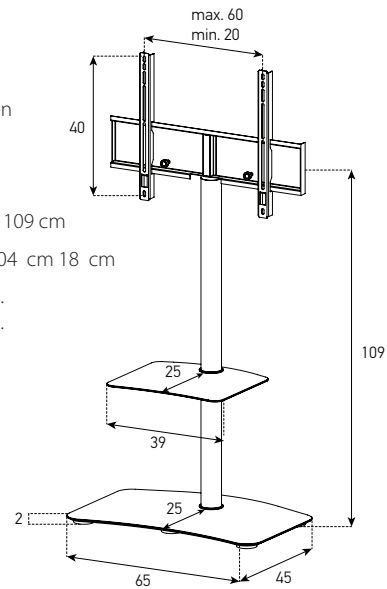

# PL 2800 & 2810

Sonorous® introduces its latest addition to the LED TV furniture range - the **PL 2800&2810**. This Contemporary piece of furniture has been designed to support Ultra Slim LED TVs. The PL 2800 & 2810 has been developed to offer optimum viewing pleasure without sacrificing the unique Sonorous style and quality. Designed for style and engineered to perform.

**CHARACTERISTICS:**

- Vibration resistant construction
- Bracket supports up to 30 Kg
- Swivel: ± 45°
- Dimensions: 65 cm X 45 cm X 109 cm
- Package dimensions: 50 cm 104 cm 18 cm
- Package weight (2800) : 24 Kg.
- Package weight (2810) : 25 Kg.

PL 2800-BLK-HBLK  
PL 2800-WHT-WHT

MAXIMUM BRACKET LOAD  
30 KG

MAXIMUM SCREEN SIZE  
55"

PL 2810-BLK-HBLK  
PL 2810-WHT-WHT