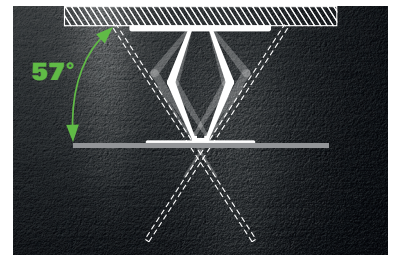

SANUS®

YOU'LL LOVE THIS MOUNT

Slim in-arm **cable management** for clean look

Precision-engineered for **effortless movement** and **stability**

Slim profile holds TV close to the wall for a **sleek look**

Brushed **stainless steel** finish

Swivel simulated **65" flat screen TV**

ADVANCED FULL-MOTION | VLF728-B2 [Installation and Feature Videos Available Online](#)

FITS **42" - 90"** TVs
 HOLDS TVS UP TO 56.7 KG.

WALL DISTANCE 2.25" - 28"
 SWIVEL +57° / -57°
 TILT +0° / -15°

- > **STYLISH**
- > **SMOOTH & STABLE**
- > **SLIM**
- > **SIMPLE**

MOUNTING PATTERN

75x75	100x100	200x100	200x200	300x200	400x200	300x300	400x300	400x400	600x400	700x400	800x400	800x500	Random
			✓	✓	✓	✓	✓	✓	✓				