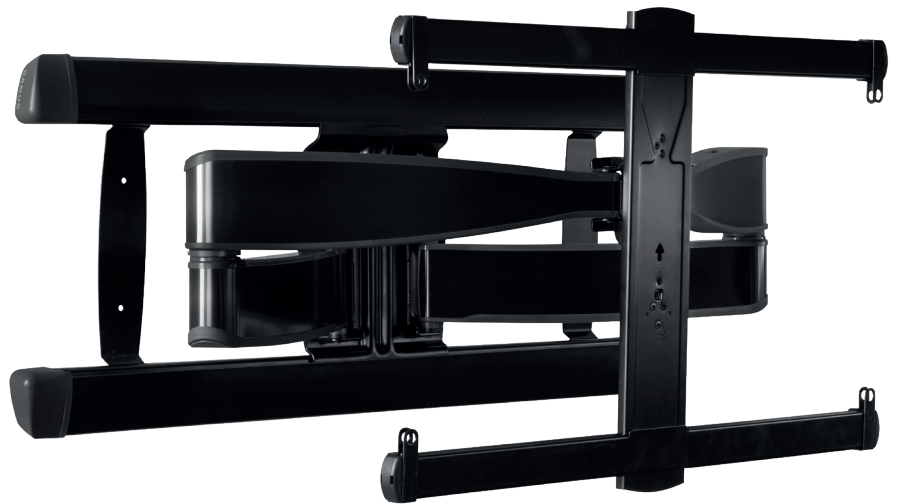

SANUS®

YOU'LL LOVE THIS MOUNT

Slim in-arm **cable management** for clean look

Precision-engineered for **effortless movement** and **stability**

Slim profile holds TV close to the wall for a **sleek look**

Brushed **stainless steel** finish

Swivel simulated **65" flat screen TV**

ADVANCED FULL-MOTION | VLF728-B2 [Installation and Feature Videos Available Online](#)

FITS **42" - 90"** TVs
 HOLDS TVS UP TO 56.7 KG.

WALL DISTANCE 2.25" - 28"
 SWIVEL +57° / -57°
 TILT +0° / -15°

- > **STYLISH**
- > **SMOOTH & STABLE**
- > **SLIM**
- > **SIMPLE**

MOUNTING PATTERN

75x75	100x100	200x100	200x200	300x200	400x200	300x300	400x300	400x400	600x400	700x400	800x400	800x500	Random
			✓	✓	✓	✓	✓	✓	✓				